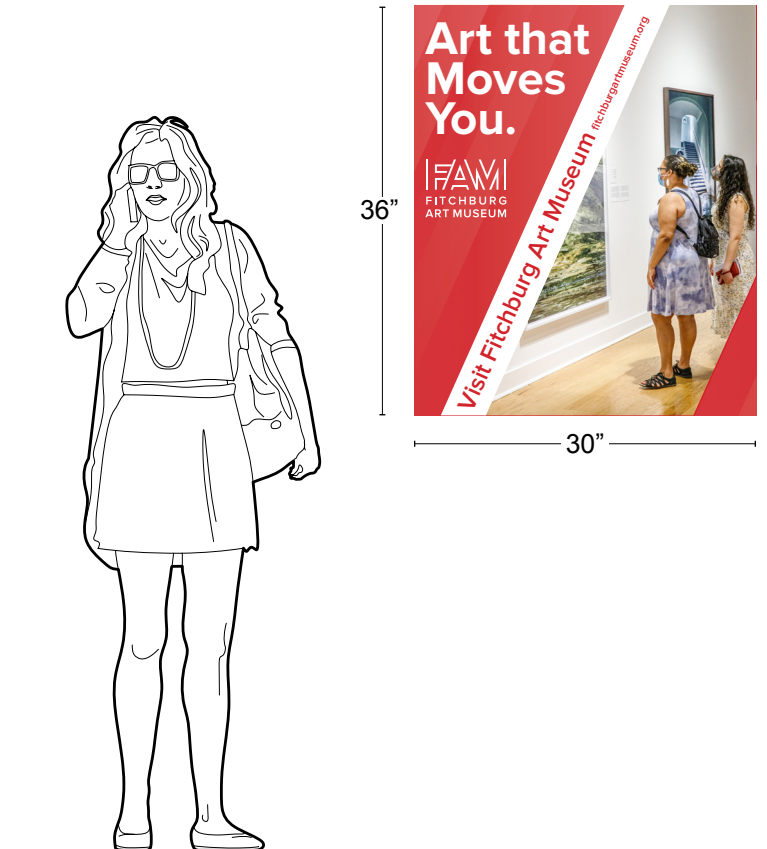

Variation A (Image Above Not to Scale)

Exterior Bus Sign | Variation A | 8'w x 18"h

# Art that Moves You.

Visit Fitchburg Art Museum

fitchburgartmuseum.org

Variation C (Image Above Not to Scale)

Exterior Bus Sign | Variations B + C | 8'w x 18"h

Variation A (Image Above Not to Scale)

Interior Shelter/ITC Sign | Variation A | 30" w x 36" h

Variation B (Enlarged, Not to Scale)

Variation B

Variation C (Enlarged, Not to Scale)

Variation C

Interior Shelter/ITC Sign | Variations B + C | 30" w x 36" h